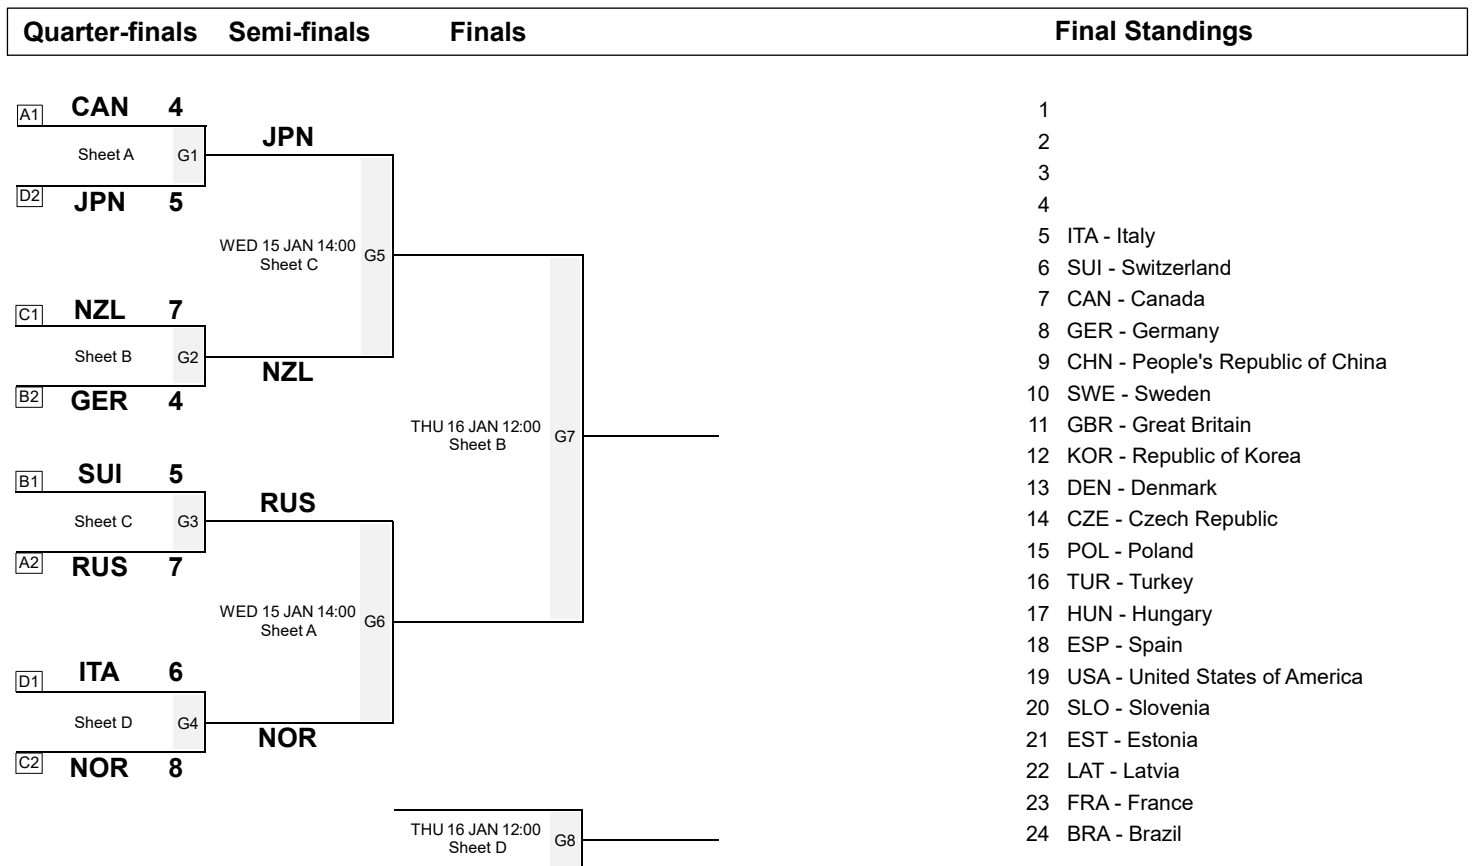

Session Results and Standings

Résultats de la session et classement
Ergebnisse der Session und Klassement

Sheet	Team	LSFE	1	2	3	4	5	6	7	8	Extra Ends	Total
A	CAN - Canada		1	0	0	0	1	0	2	0		4
	JPN - Japan	*	0	0	0	1	0	2	0	1	1	5
B	GER - Germany		0	1	0	1	2	0	0	0		4
	NZL - New Zealand	*	3	0	1	0	0	1	1	1		7
C	RUS - Russian Federation		0	0	2	0	1	0	2	2		7
	SUI - Switzerland	*	1	1	0	2	0	1	0	0		5
D	NOR - Norway	*	1	2	2	0	0	0	0	3		8
	ITA - Italy		0	0	0	2	2	1	1	0		6

Play-offs Bracket

Legend:

An Final rank in Group A
Dn Final rank in Group D

Bn Final rank in Group B
LSFE(*) Last Stone First End

Cn Final rank in Group C